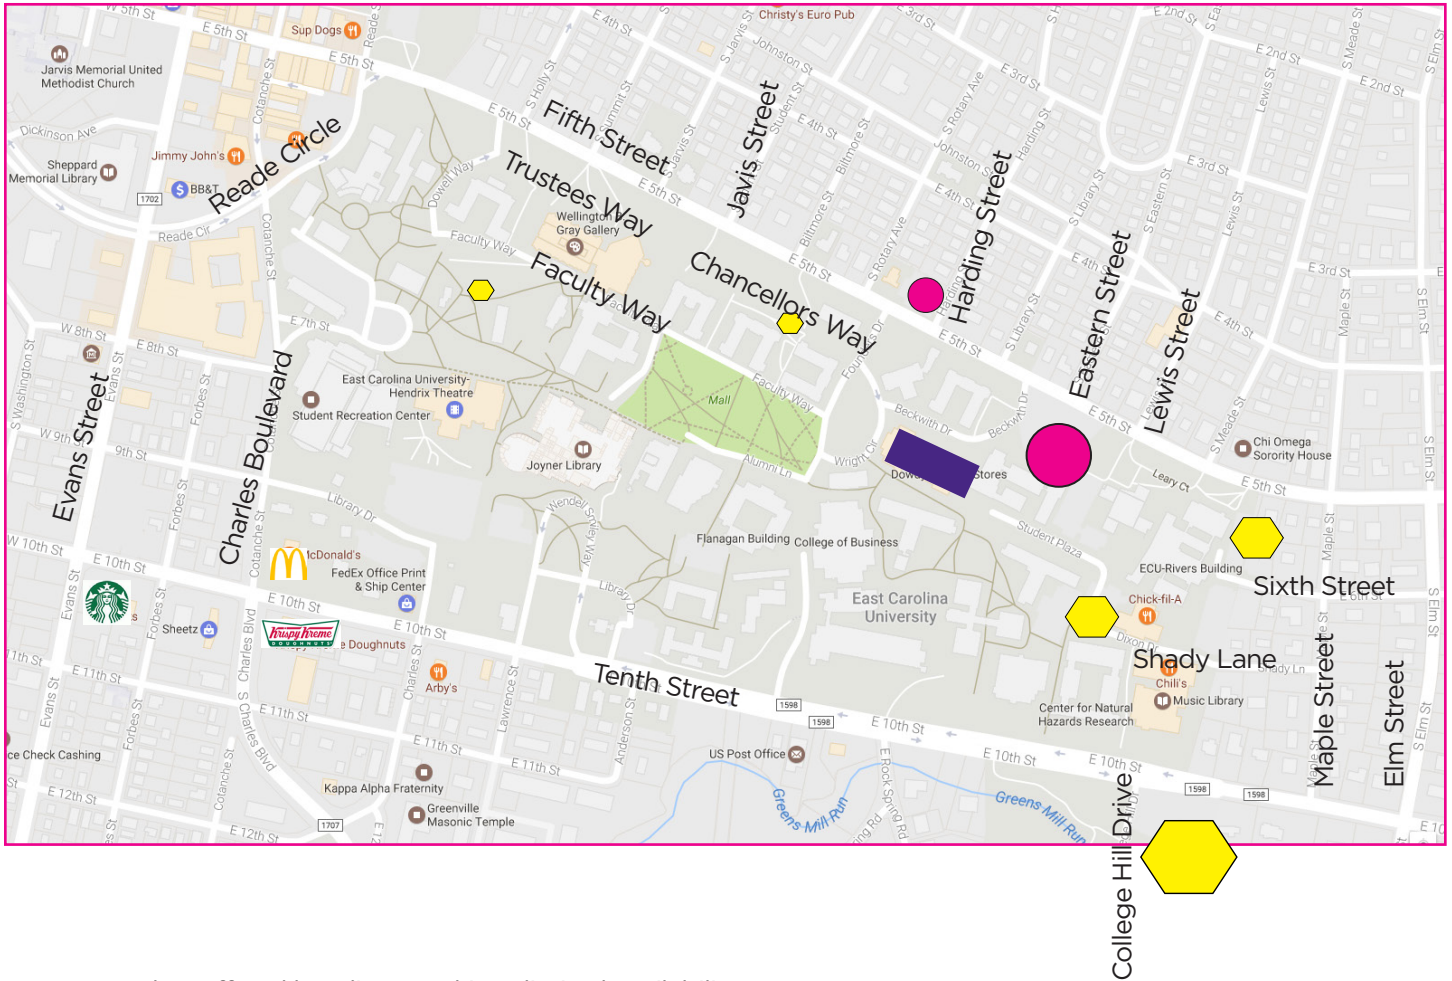

# PARKING FOR S. RUDOLPH ALEXANDER PERFORMING ARTS SERIES EVENTS 2017-2018

-  Wright Auditorium
-  Parking via SRAPAS credentials
-  Other suggested parking options

For patron dropoff and handicap parking (limited availability):

-  Wright Auditorium is located near the Trustee's Fountain in the center of ECU's main campus. Take Fifth Street to Founders Drive (at the light). Turn right onto Wright Circle.

Reserved performance evening parking, FRIENDS lot:

-  Take Fifth Street to Harding Street. Present your name and FRIENDS credentials to enter the lot.

Reserved performance evening parking, season (full or pick-five) pass:

-  Take Fifth Street to the parking lot entrance located between Eastern and Lewis Streets.  
Display your credentials for entry.

Suggested parking for ticketholders without credentials:

-  The yellow polygons indicate parking areas that are proximal to Wright Auditorium. Parking is allowed without an ECU permit or performing arts series credentials on performance evenings only. These areas are offered as a suggestion. You may park in any regular A1 space on campus near the auditorium. That said, the largest and closest lots are located near Sixth Street and Shady Lane. The largest lot that is certain to have abundant availability is located south of Tenth Street at College Hill Drive.